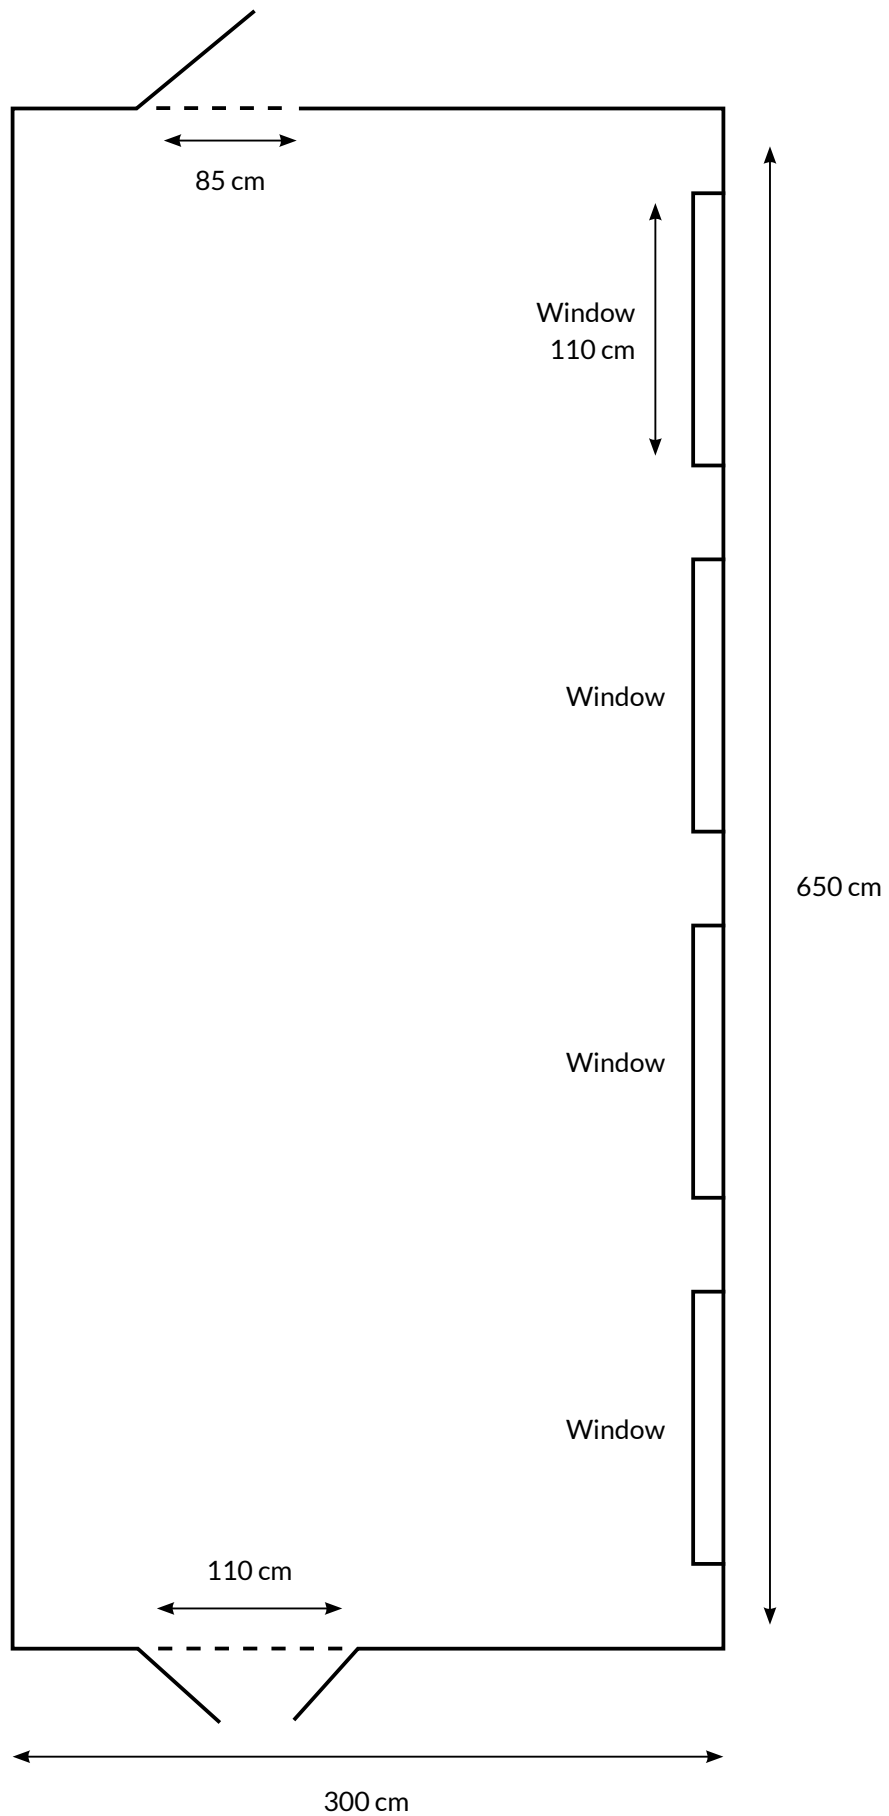

Hallway + Second Room

Not to Scale

Ceiling height Hallway: 310 cm
Ceiling height Second Room: 256 cm
Hanging rails: 20 cm from the Ceiling

Workshop #1
Not to Scale

Ceiling height on window side: 280 cm
Ceiling height on left side: 200 cm
Hanging rails: 20 cm from the Ceiling

Workshop #2
Not to Scale

Ceiling height on window side: 240 cm
Ceiling height on left side: 310 cm