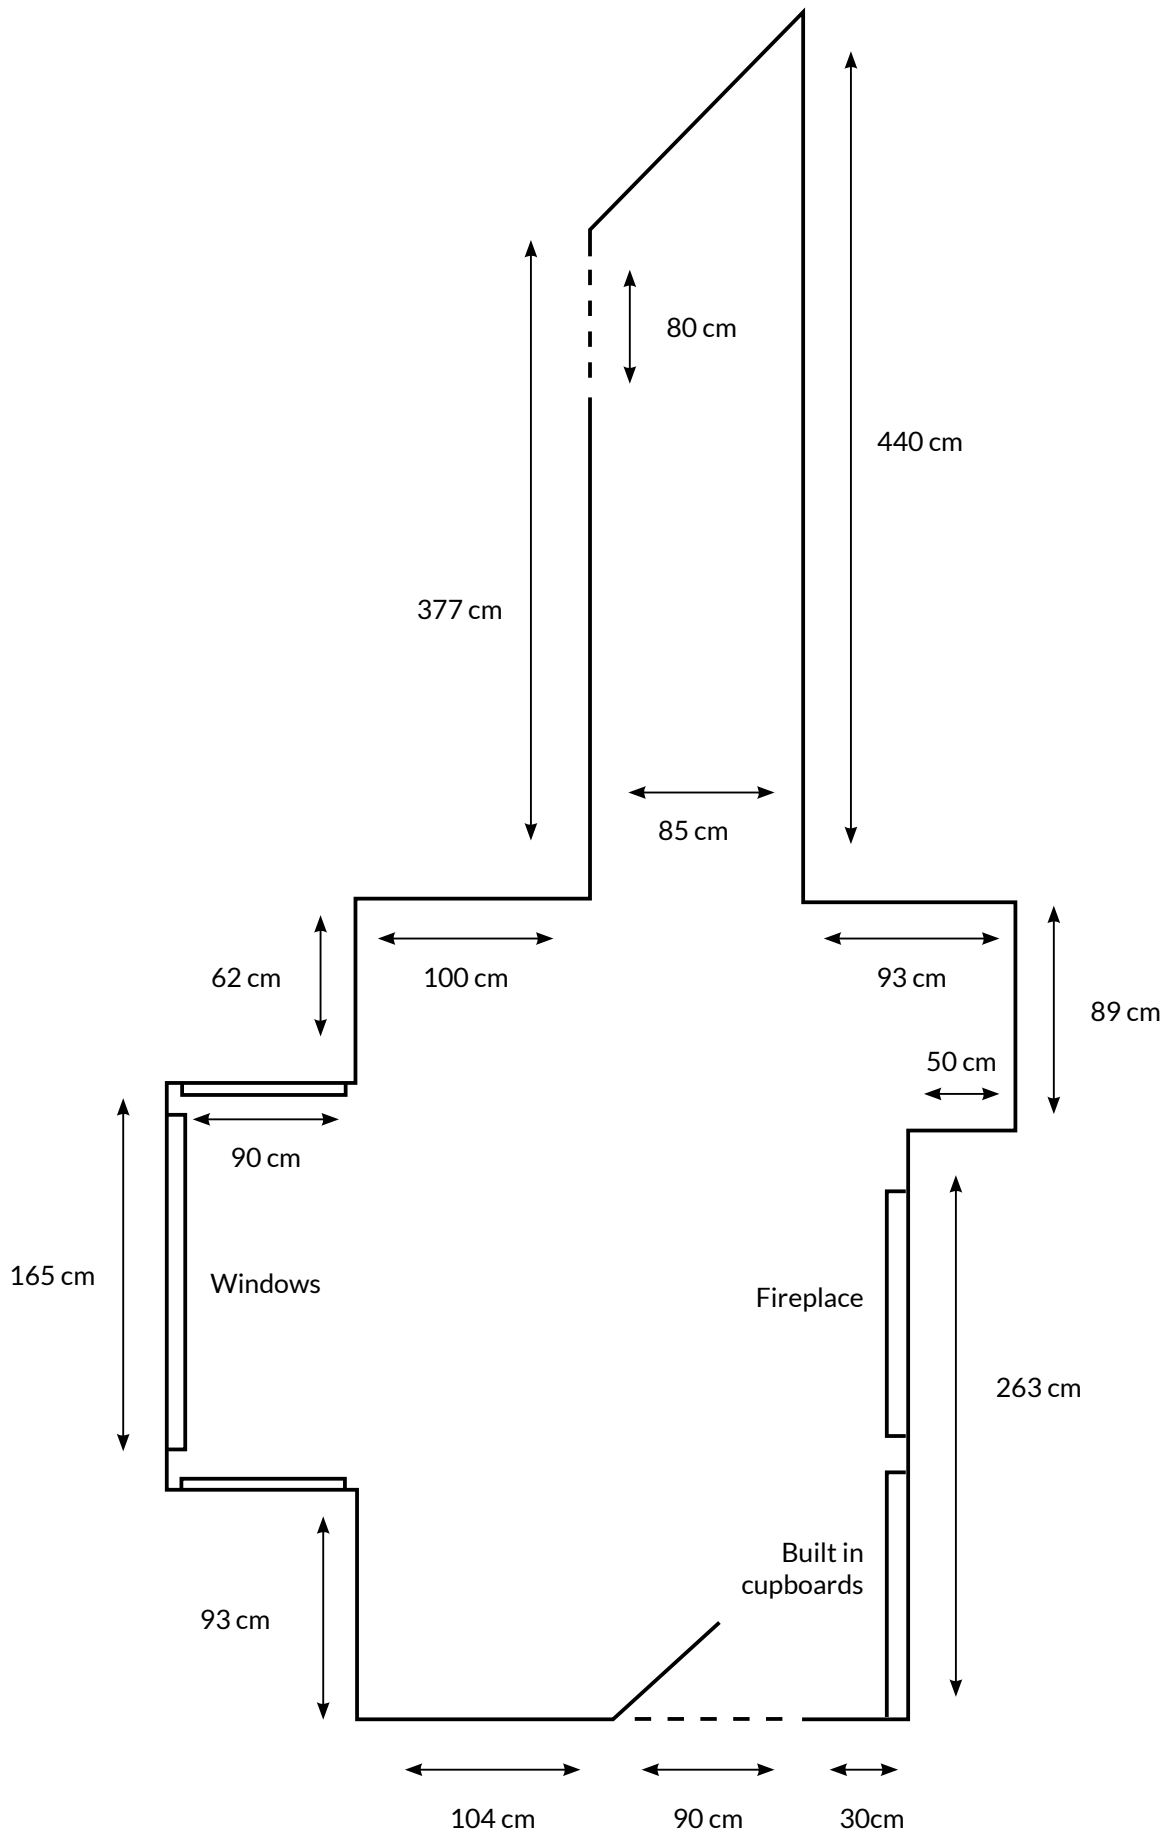

Hallway + Second Room

Not to Scale

Ceiling height Hallway: 310 cm
Ceiling height Second Room: 256 cm
Hanging rails: 20 cm from the Ceiling

Workshop #1
Not to Scale

Ceiling height on window side: 280 cm
Ceiling height on left side: 200 cm
Hanging rails: 20 cm from the Ceiling

Workshop #2
Not to Scale

Ceiling height on window side: 240 cm
Ceiling height on left side: 310 cm